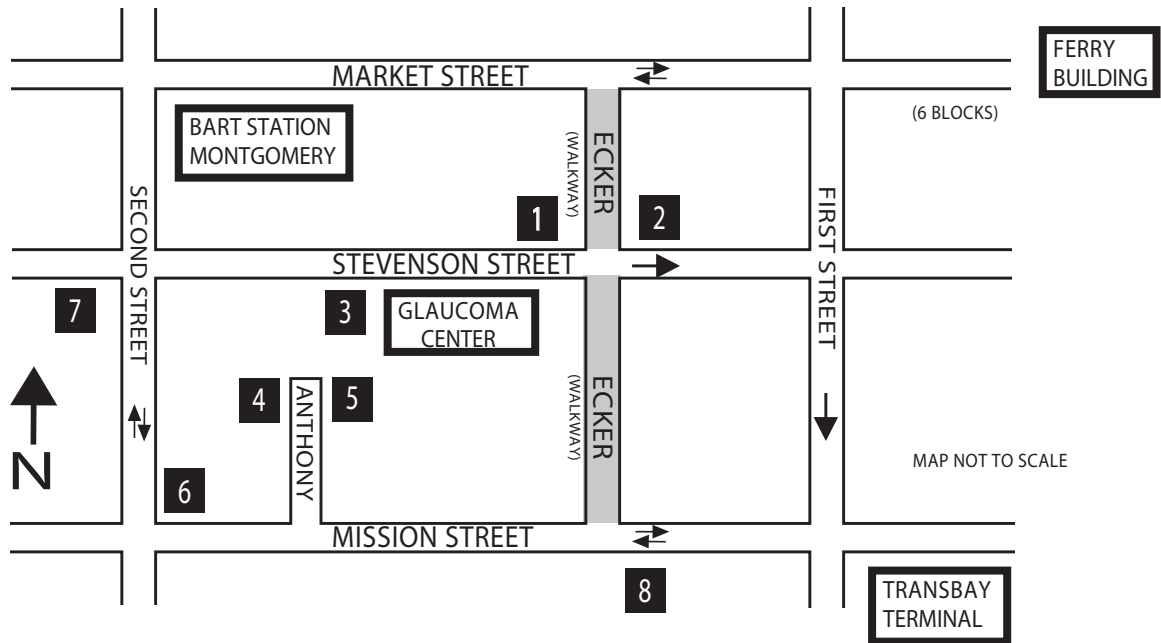

Nearby Parking Locations

- 1 Ampco System Parking:** 555 Market Street. Entrance on Stevenson St. Across from GCSF
\$3.00 per 20 min; \$27 per day
Open Monday thru Friday 7AM-7PM
(415) 284-2056
- 2 Central Parking System:** 71 Stevenson Street. Immediately adjacent to GCSF
\$2.50 per 20 min; \$30 greater than 4 hours
Open Monday thru Friday 6AM-7PM
(415) 495-7017
- 3 California Parking:** 325 Market Street. Entrance on Stevenson St. between 1st St. and 2nd St.
\$3.00 per 20 min; \$27 per day
Open Monday thru Friday 6:30AM-7PM
(415) 974-0992
- 4 Ampco System Parking:** 55 Second Street. Entrance on Anthony St. Head North from Mission St.
\$2.13 for first hour; \$8.50 per hour after first hour; Max \$21.25
Open Monday thru Friday 4AM-8PM
(415) 512-5630
- 5 Ampco System Parking:** 560 Mission Street. Entrance on Anthony St. Head North from Mission St.
\$2.13 for first hour; \$8.50 per hour after first hour; Max \$21.25
Open Monday thru Friday 6AM-8PM
(415) 543-5261
- 6 Priority Parking:** 85 Second Street. Entrance on Mission St. on the corner of Mission St. and 2nd St.
\$3.00 per 20 min; \$25 per day
Open Monday thru Friday 6AM-10PM
(415) 546-3150
- 7 Palace Hotel Garage:** 125 Stevenson Street. Entrance on Stevenson Street. across from Palace Hotel.
\$8 for first hour; \$10 per hour after first hour; Max \$38
Open Monday thru Friday 6AM-10PM
(415) 546-6098
- 8 Standard Parking:** 100 First Street. Entrance on Mission St. between 1st St. and 2nd St.
\$3.00 per 20 min; \$27 per day
Open Monday thru Friday 6AM-10PM
(415) 541-0589